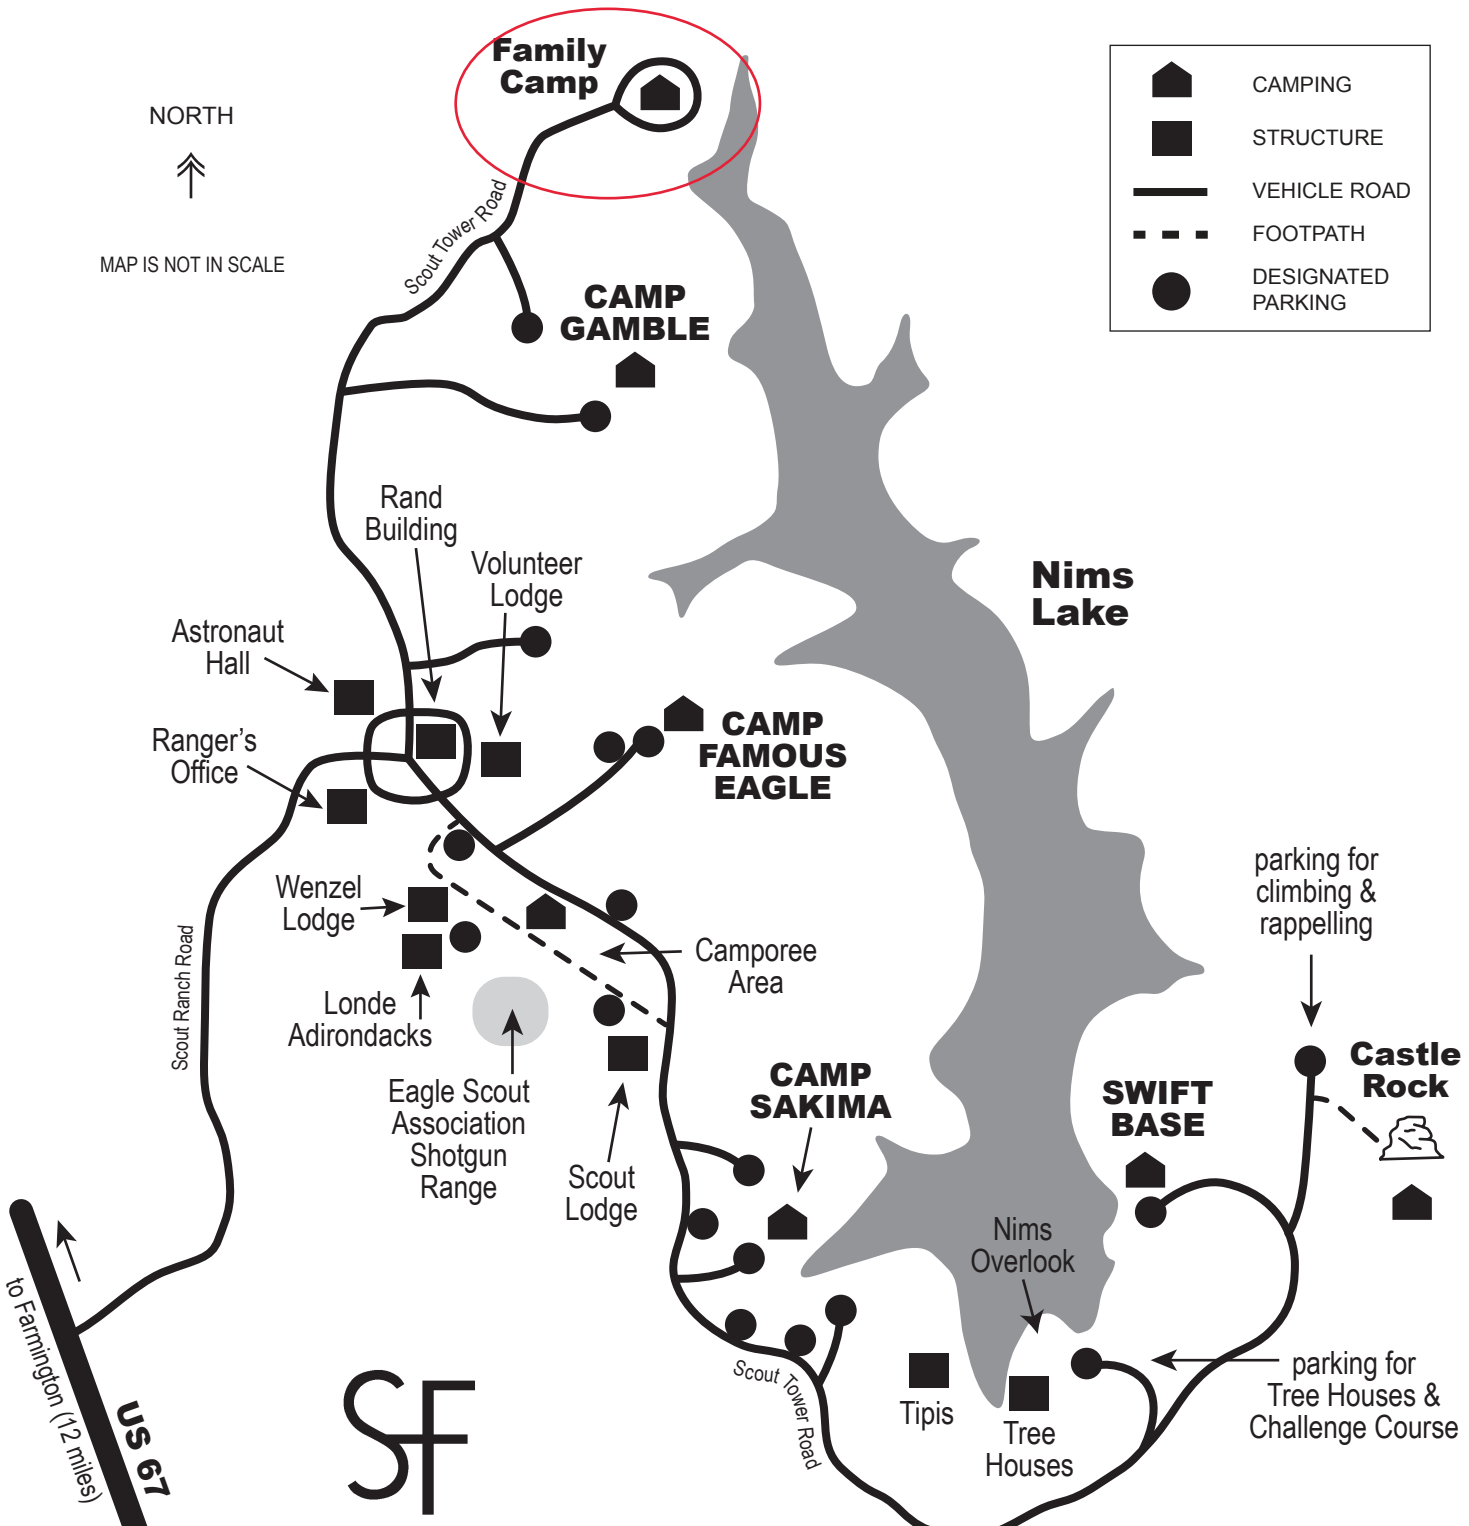

NORTH

MAP IS NOT IN SCALE

	CAMPING
	STRUCTURE
	VEHICLE ROAD
	FOOTPATH
	DESIGNATED PARKING

S bar F SCOUT RANCH

INTERIOR ROADS & PARKING

BOY SCOUTS OF AMERICA®
GREATER ST. LOUIS AREA COUNCIL